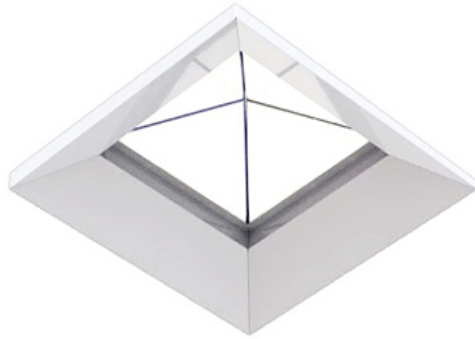

LightWell Daylight Emulation® System

Arborlight offers the appeal of a skylight with the convenience of a fixture.

Realtime, local daylight quality LED illumination creates a sense of time and connectivity with the outside world

Wireless connectivity and control by unit or group via tablet, computer or mobile phone

Easy installation in grid, open or drywall ceilings

Optional wall mounted controls

Ordering Code

LW16

Family

Options

Options

CCEA Compliant	CCEA
Occupancy Sensor	OC
Wall-Mounted Control	WMC

Overhead

45 Angle

Performance Summary

Typical Illumination Area	450 sf
Max Input Power	350 W, 0.8 w/sf
Color Rendering Index	90-96
Max Lumen (6000k)	20,000
Correlated Color Temperature (Adjustable)	2,800 – 11,800 K
Limited 3rd Party Warranty (Parts and Labor)	5 Years
Expected Lifetime	50,000 hours

Specifications

Dimensions (WxLxD)	47.7" x 47.7" x 16"
Weight	100 lbs
Glazing	Polycarbonate
Power Factor	>.97 at 110VAC >.92 at 277VAC

Housing

20 gauge steel
IC rated recessed Housing
White polyurethane enamel coating